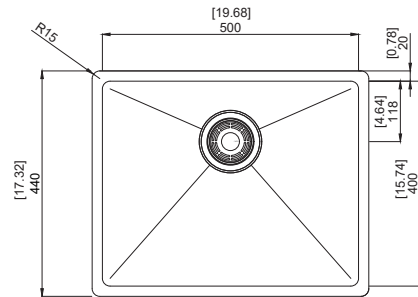

nivito™

Art nr: CU-500-BB
Brushed Brass Stainless steel

EAN nr:
7350051951732

Cube.

- Brushed brass Stainless steel
- 18 G, 1,2mm steel
- Sound damp
- R 15
- Handmade

Related Products:

SR-BB

CU-WB-200-Brass