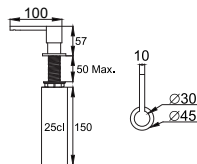

nivito™

Art nr: CU-500-BB
Brushed Brass Stainless steel

EAN nr:
7350051951732

Cube.

- Brushed brass Stainless steel
- 18 G, 1,2mm steel
- Sound damp
- R 15
- Handmade

Related Products:

SR-BB

CU-WB-200-Brass