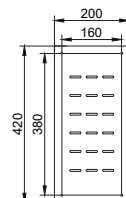

nivito™

Art nr: CU-500-BB
Brushed Brass Stainless steel

EAN nr:
7350051951732

Cube.

- Brushed brass Stainless steel
- 18 G, 1,2mm steel
- Sound damp
- R 15
- Handmade

Related Products:

SR-BB

CU-WB-200-Brass