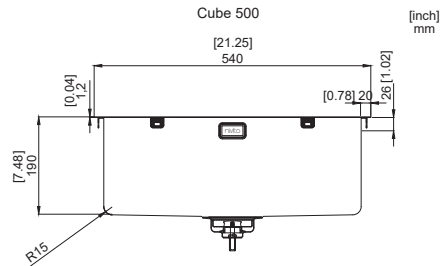

nivito™

Art nr: CU-500-BB
Brushed Brass Stainless steel

EAN nr:
7350051951732

Cube.

- Brushed brass Stainless steel
- 18 G, 1,2mm steel
- Sound damp
- R 15
- Handmade

Related Products:

SR-BB

CU-WB-200-Brass