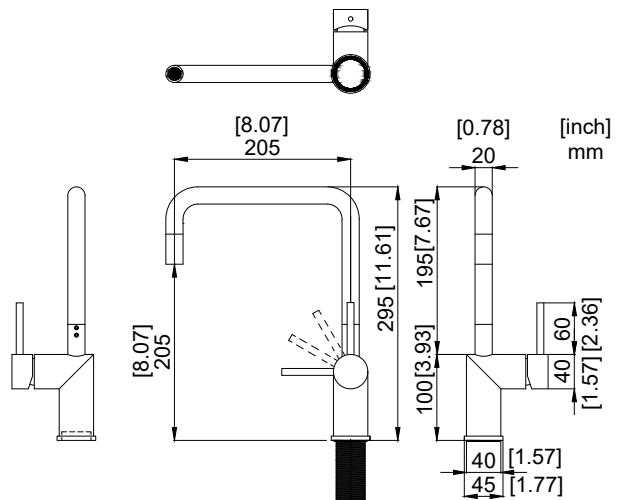

nivito™

Art nr: RH 340

Brushed Brass Stainless steel

EAN nr:

7350051951121

Rhythm.

- Kitchen taps
- Soft PEX® hoses
- Cut-out dimension 35 mm
- Swivel range 360° and 150°
- Ceramic cartridge
- The brass does not oxidize

Technical specification

Application area: Tap water,
 Pressure certified: 16 bar EN 817
 The product meets the requirements of: NS-EN ISO/IEC 17065
 Working pressure: 50 - 1000 kPa
 Test pressure max 1600 kPa
 Hot water connection: max. 80 ° C
 Sound class: 1

Soft PEX® connections approved with DWGW
 Length of connecting hose: 500mm
 Type approved according to Sintef nr: PS 3552
 The product meets the requirements of: NS-EN ISO/IEC 17065
 Issued: 09.05.2019 Valid until: 01.06.2024
www.sintefcertification.no

Cartridge:

Kerox 35 mm
 Endurance test: EN 817 70 000 cycles
 ASME A 112.18.1M 500 000 cycles
 Pressure test:
 Pneumatic: 6 bar / 87 psi
 Hydraulic: 35 bar / 500 psi

With volume limit screw

With hot limit ring