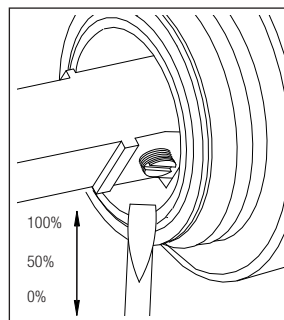

nivito™

Art nr: RH 340

Brushed Brass Stainless steel

EAN nr:

7350051951121

Rhythm.

- Kitchen taps
- Soft PEX® hoses
- Cut-out dimension 35 mm
- Swivel range 360° and 150°
- Ceramic cartridge
- The brass does not oxidize

Technical specification

Application area: Tap water,
 Pressure certified: 16 bar EN 817
 The product meets the requirements of: NS-EN ISO/IEC 17065
 Working pressure: 50 - 1000 kPa
 Test pressure max 1600 kPa
 Hot water connection: max. 80 ° C
 Sound class: 1

Soft PEX® connections approved with DWGW
 Length of connecting hose: 500mm
 Type approved according to Sintef nr: PS 3552
 The product meets the requirements of: NS-EN ISO/IEC 17065
 Issued: 09.05.2019 Valid until: 01.06.2024
www.sintefcertification.no

Cartridge:

Kerox 35 mm
 Endurance test: EN 817 70 000 cycles
 ASME A 112.18.1M 500 000 cycles
 Pressure test:
 Pneumatic: 6 bar / 87 psi
 Hydraulic: 35 bar / 500 psi

With volume limit screw

With hot limit ring