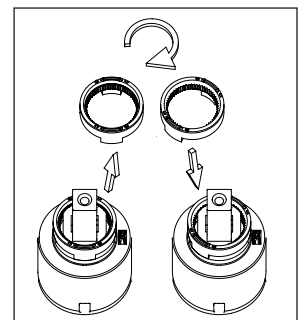

nivito™

Art nr: RH 340

Brushed Brass Stainless steel

EAN nr:

7350051951121

Rhythm.

- Kitchen taps
- Soft PEX® hoses
- Cut-out dimension 35 mm
- Swivel range 360° and 150°
- Ceramic cartridge
- The brass does not oxidize

Technical specification

Application area: Tap water,
 Pressure certified: 16 bar EN 817
 The product meets the requirements of: NS-EN ISO/IEC 17065
 Working pressure: 50 - 1000 kPa
 Test pressure max 1600 kPa
 Hot water connection: max. 80 ° C
 Sound class: 1

Soft PEX® connections approved with DWGW
 Length of connecting hose: 500mm
 Type approved according to Sintef nr: PS 3552
 The product meets the requirements of: NS-EN ISO/IEC 17065
 Issued: 09.05.2019 Valid until: 01.06.2024
www.sintefcertification.no

Cartridge:

Kerox 35 mm
 Endurance test: EN 817 70 000 cycles
 ASME A 112.18.1M 500 000 cycles
 Pressure test:
 Pneumatic: 6 bar / 87 psi
 Hydraulic: 35 bar / 500 psi

With volume limit screw

With hot limit ring